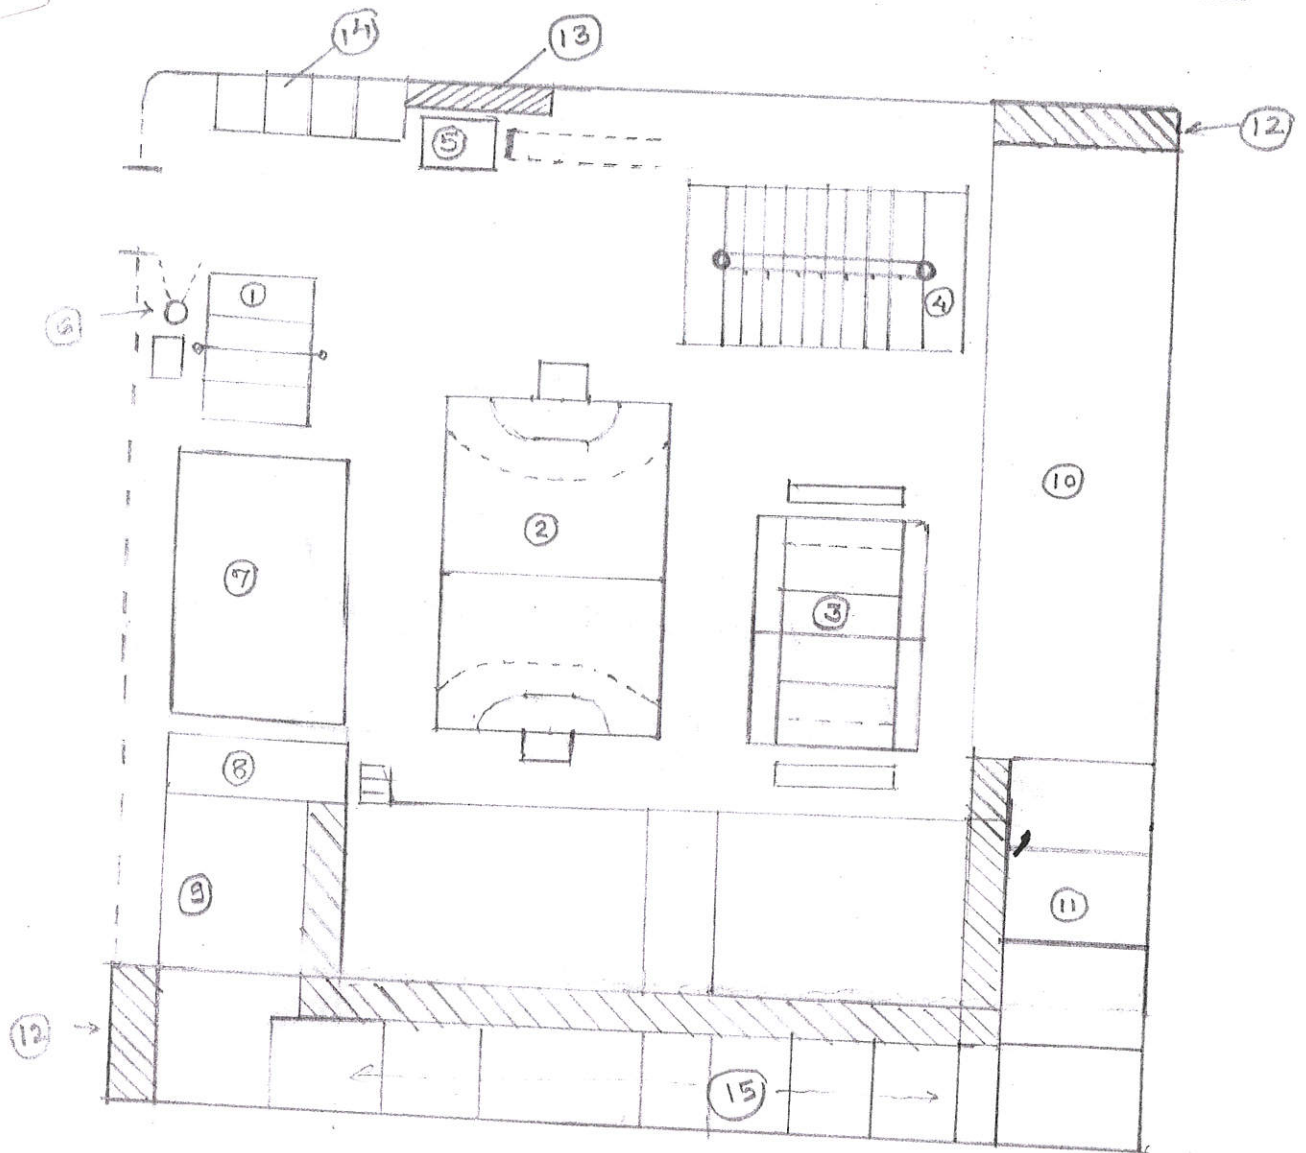

* STRUCTURE OF COLLEGE CAMPUS *

* Measurement of Play Ground.

* Width $\rightarrow 112 \times 105 \times 95 \text{ M.}$

* Length $\rightarrow 112 \times 66 \text{ M.}$

- * ① \rightarrow Volleyball Ground
- * ② \rightarrow Handball Ground
- * ③ \rightarrow Kabaddi Ground
- * ④ \rightarrow Kho-kho Ground
- * ⑤ \rightarrow Long jump Jumping Peet.
- * ⑥ \rightarrow Shot put & Discuss Ground
- * ⑦ \rightarrow Hostel Building
- * ⑧ \rightarrow Department of Sports
- * ⑨ \rightarrow College Building
- * ⑩ \rightarrow ITI & Vocational Building
- * ⑪ \rightarrow Bhag-shalla. Building